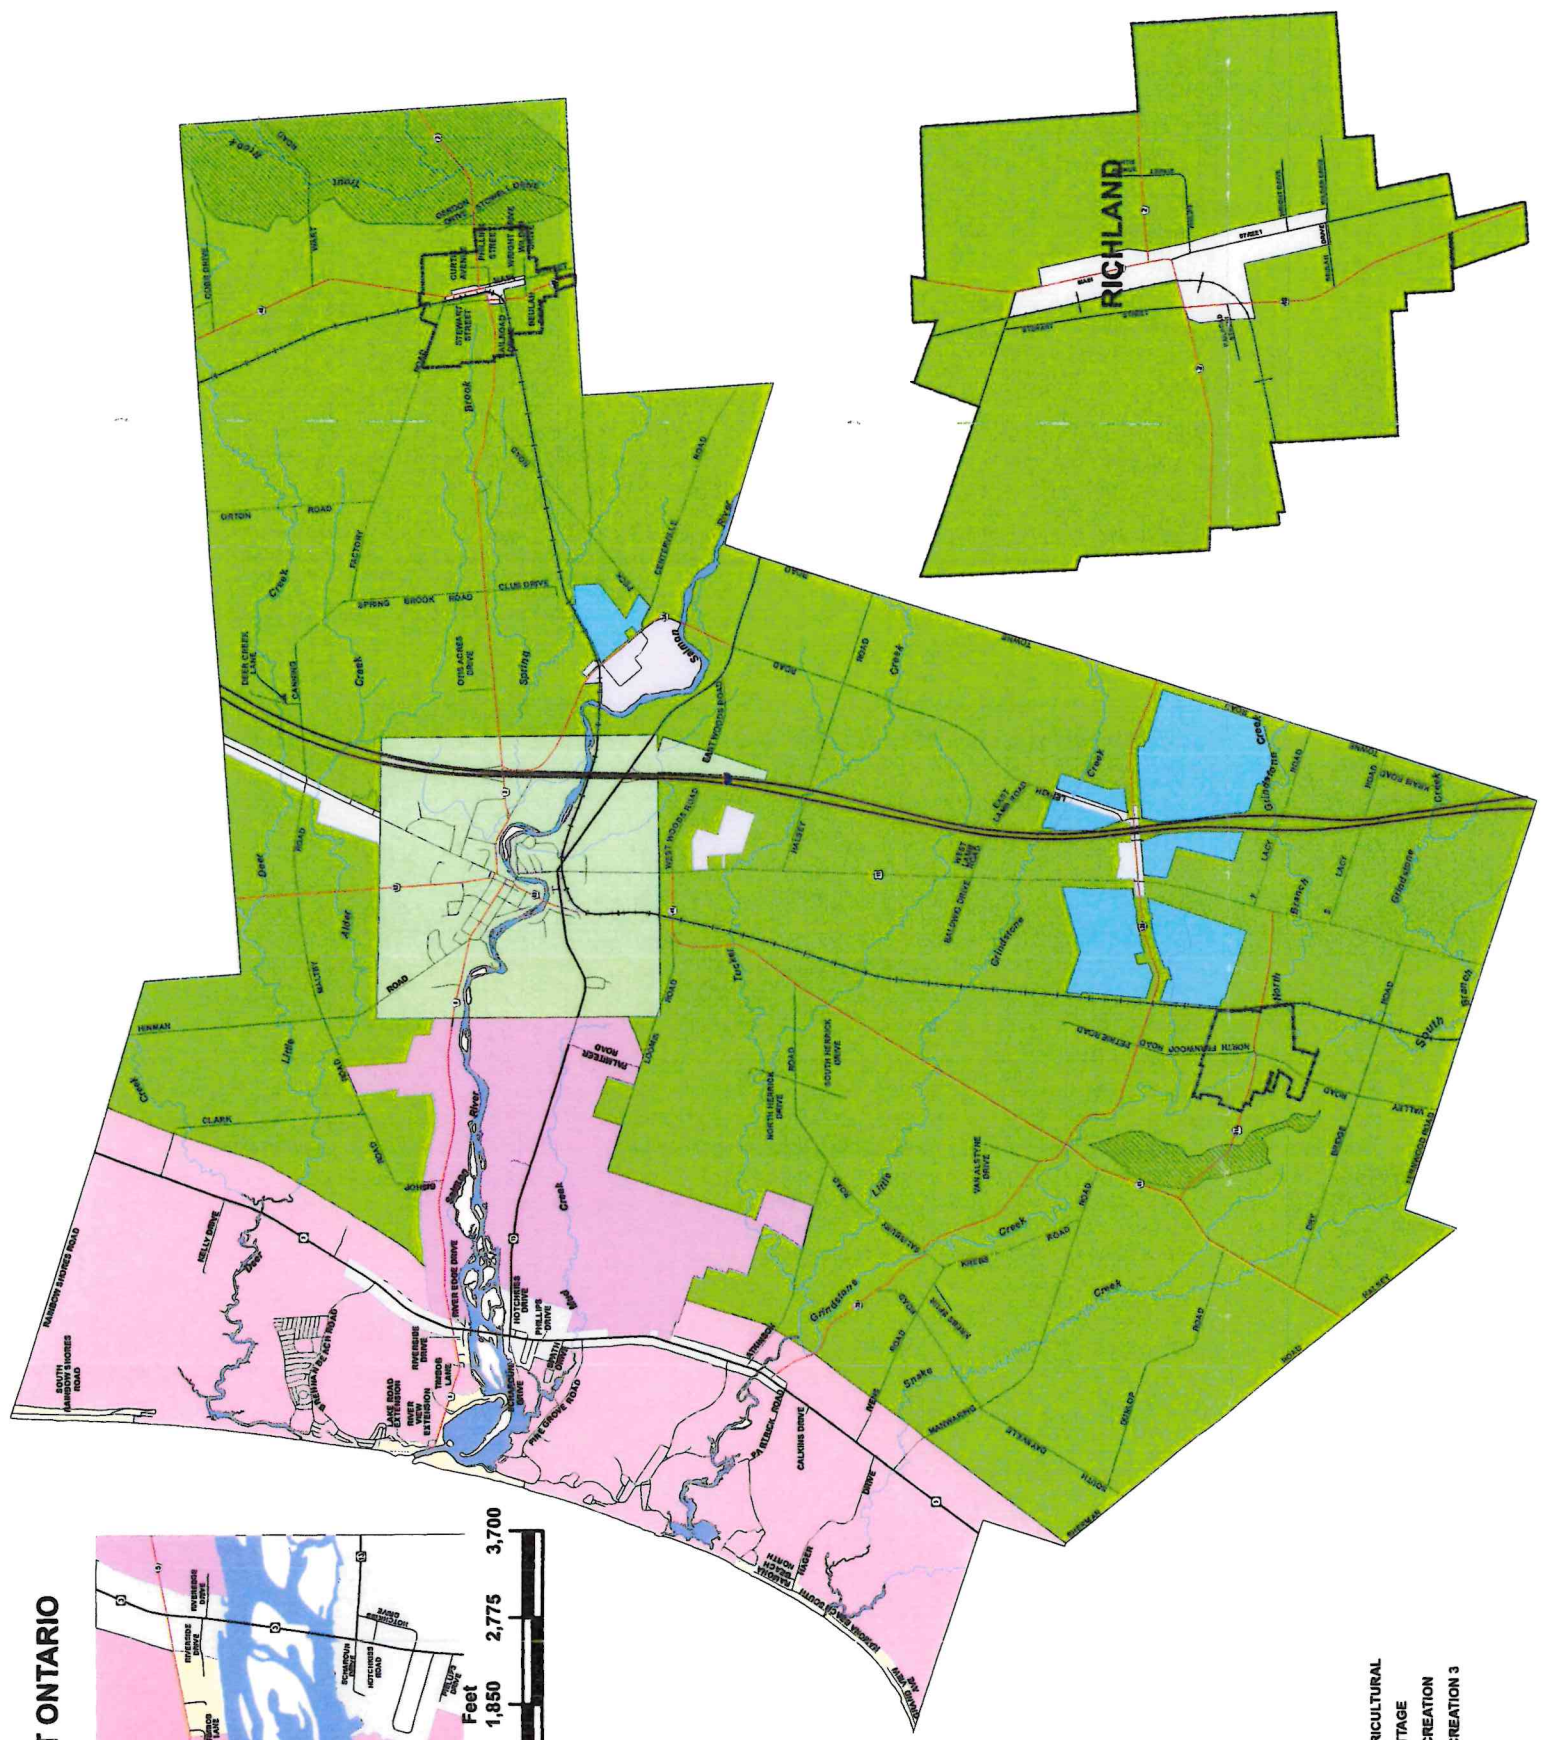

TOWN OF RICHLAND ZONING DISTRICTS

PORT ONTARIO

- RESIDENTIAL-AGRICULTURAL
- RESIDENTIAL-COTTAGE
- RESIDENTIAL-RECREATION
- RESIDENTIAL RECREATION 3
- COMMERCIAL
- INDUSTRIAL
- INDUSTRIAL 2
- VILLAGE OF PULASKI
- HAMLET OF FERWOOD OVERLAY ZONE
- HAMLET OF RICHLAND OVERLAY ZONE
- WELLHEAD PROTECTION OVERLAY ZONE

TOWN OF RICHLAND

PREPARED BY OSWEGO COUNTY
DEPARTMENT OF COMMUNITY
DEVELOPMENT, TOURISM,
AND PLANNING
DATE: DECEMBER 2017