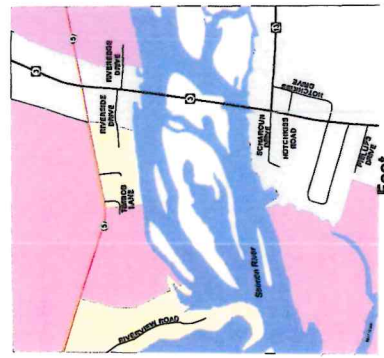

TOWN OF RICHLAND ZONING DISTRICTS

PORT ONTARIO

- RESIDENTIAL-AGRICULTURAL
- RESIDENTIAL-COTTAGE
- RESIDENTIAL-RECREATION
- RESIDENTIAL RECREATION 3
- COMMERCIAL
- INDUSTRIAL
- INDUSTRIAL 2
- VILLAGE OF PULASKI
- HAMLET OF FERWOOD OVERLAY ZONE
- HAMLET OF RICHLAND OVERLAY ZONE
- WELLHEAD PROTECTION OVERLAY ZONE

TOWN OF RICHLAND

PREPARED BY OSWEGO COUNTY
DEPARTMENT OF COMMUNITY
DEVELOPMENT, TOURISM,
AND PLANNING
DATE: DECEMBER 2017